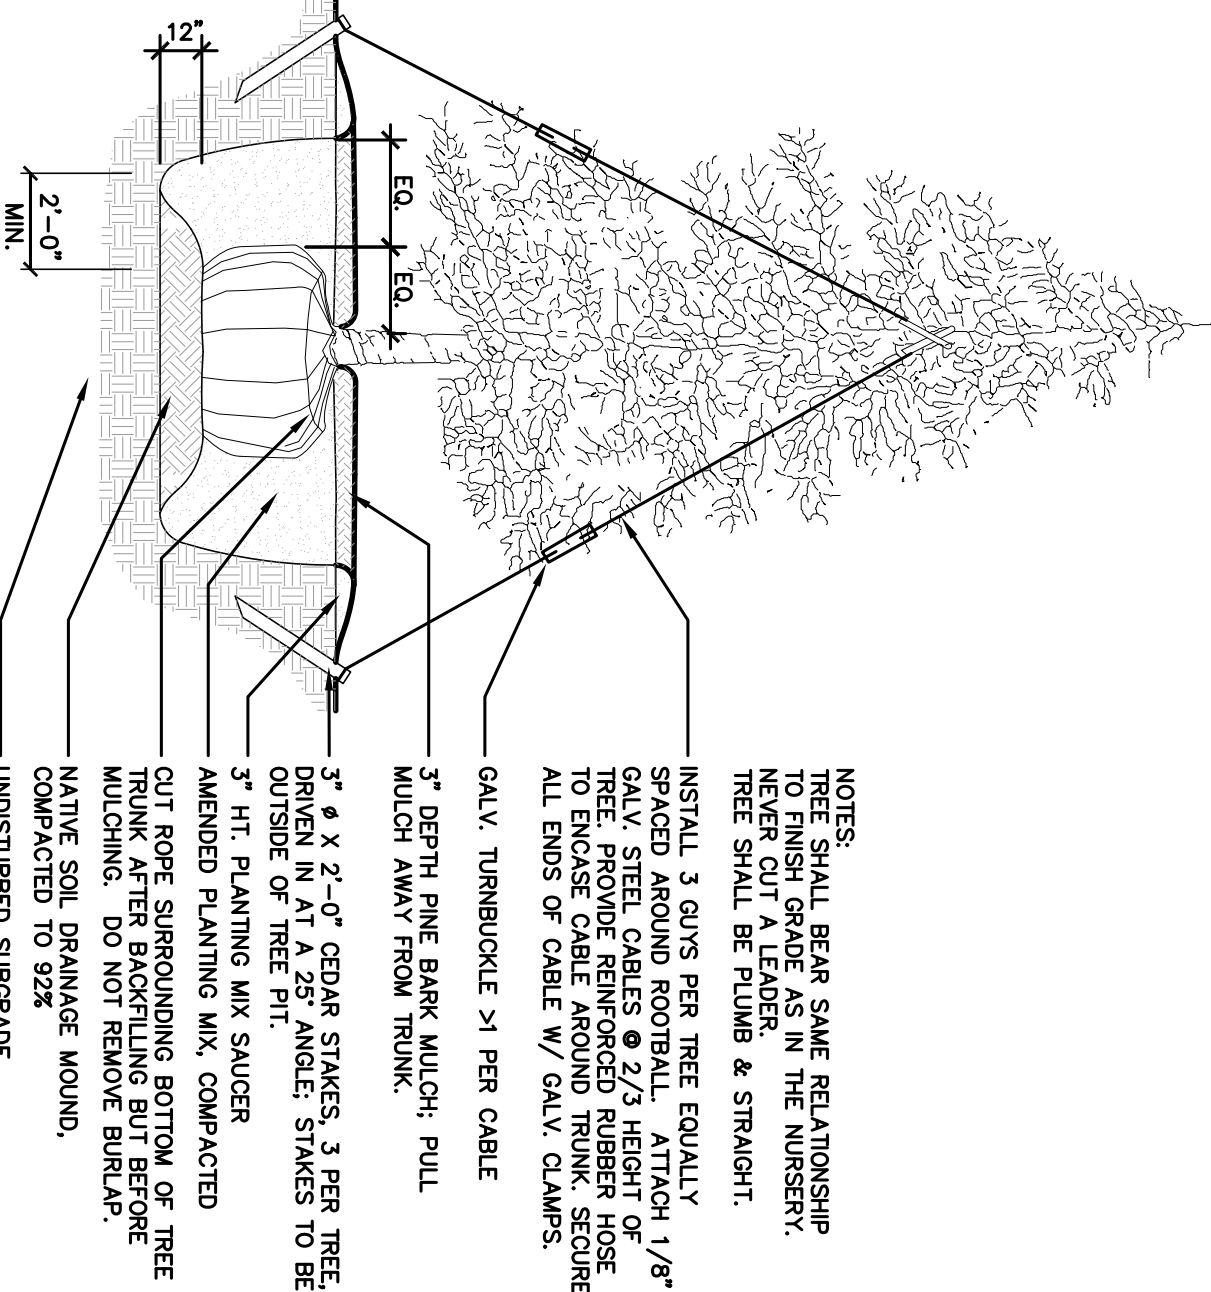

1 DECIDUOUS TREE PLANTING

SCALE: 1/8\"/>

2 EVERGREEN TREE PLANTING

SCALE: 1/8\"/>