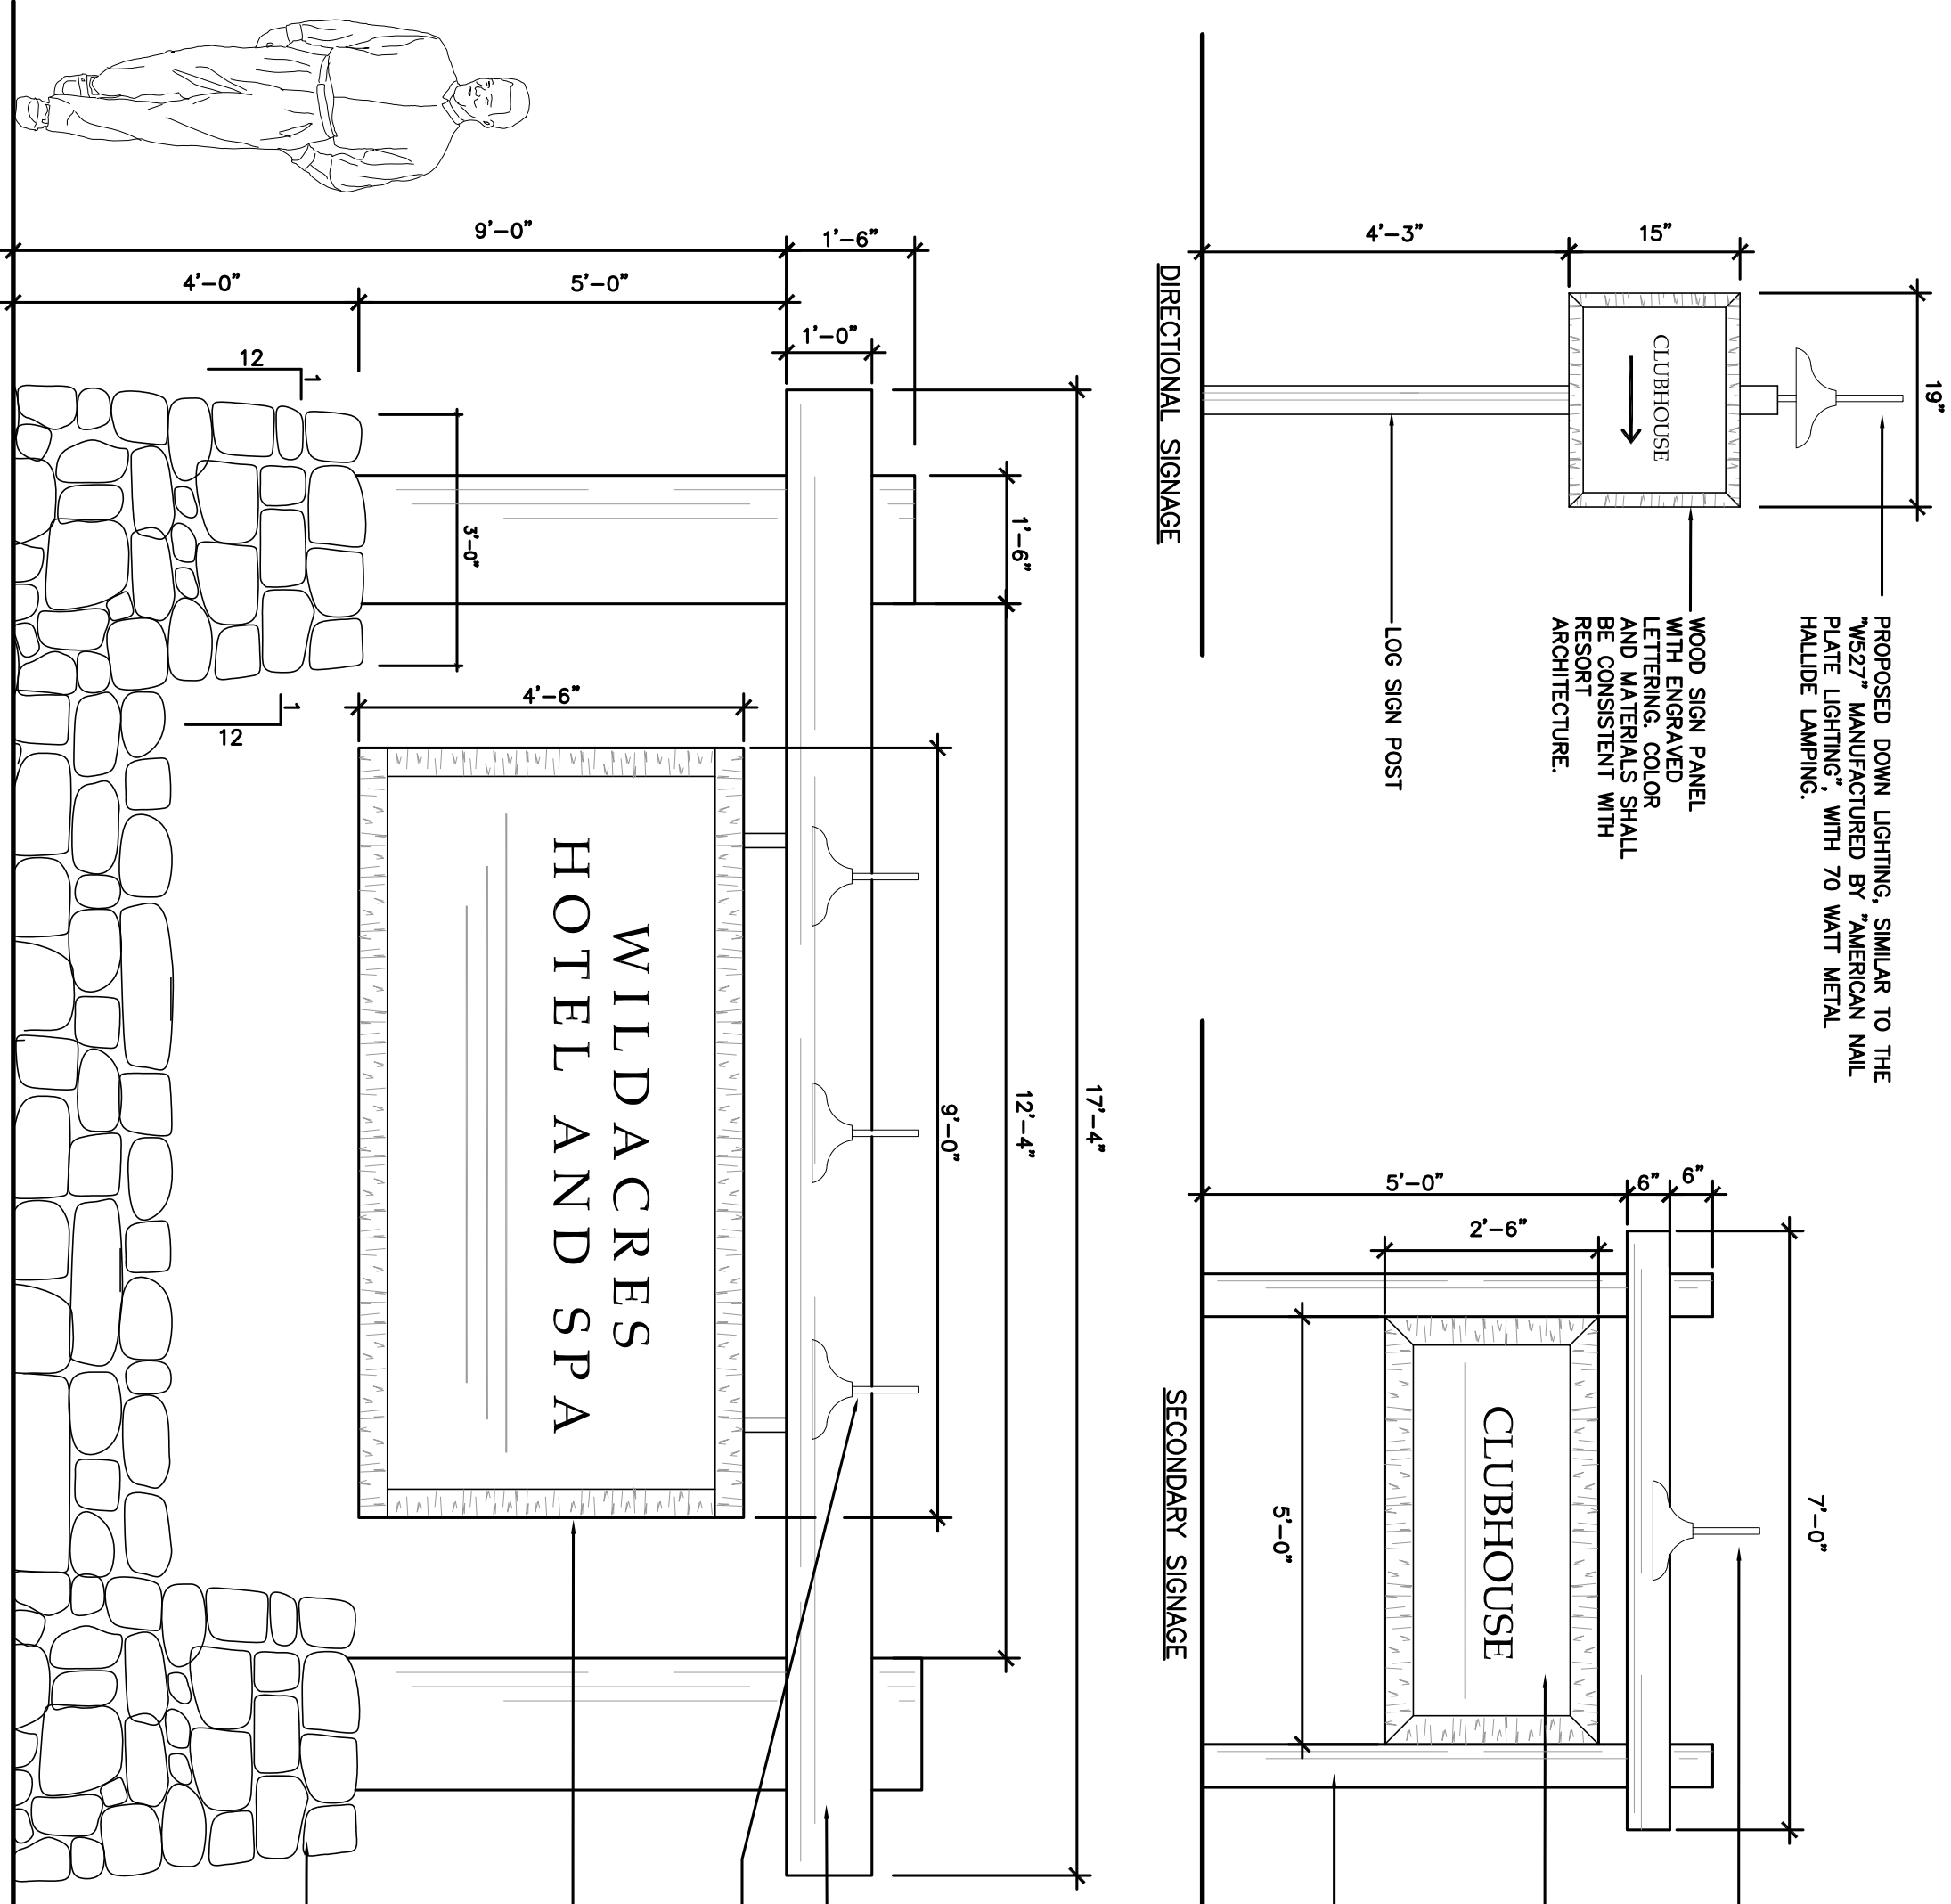

3 TYPICAL PROJECT SIGNAGE

SCALE: 1/8\"/>