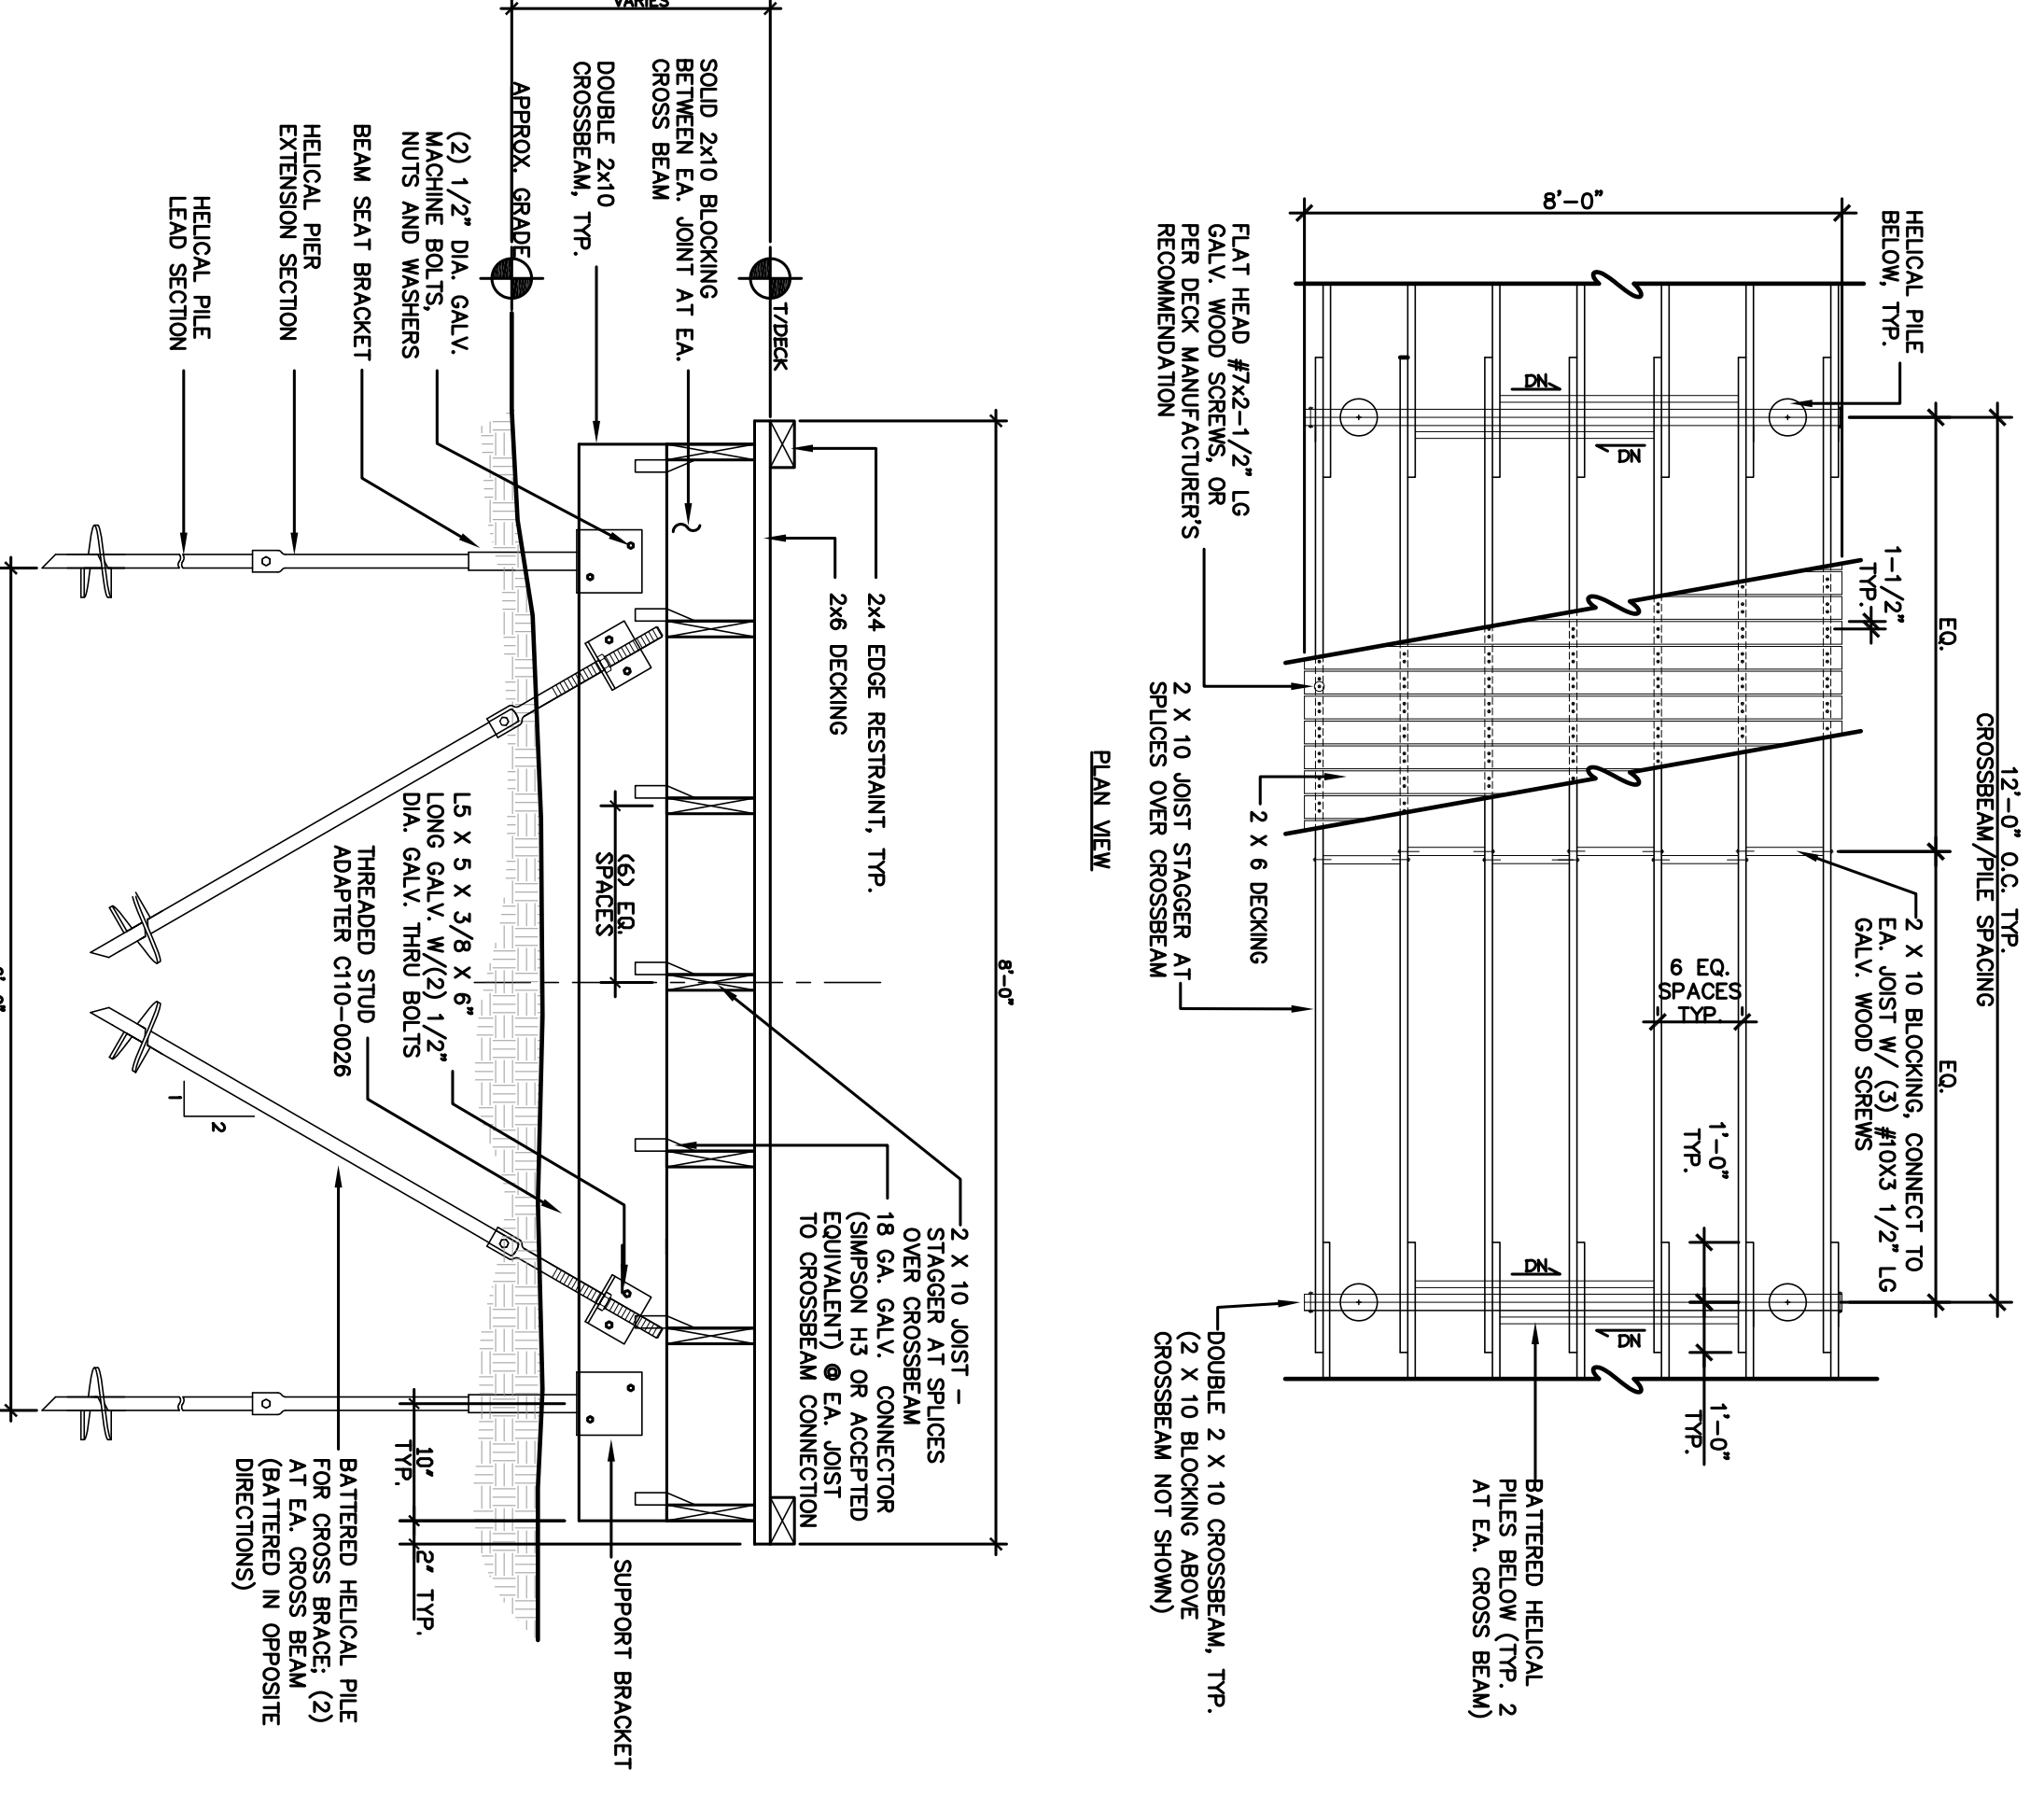

3 CART PATH BOARDWALK

SCALE: 1/8\"/>